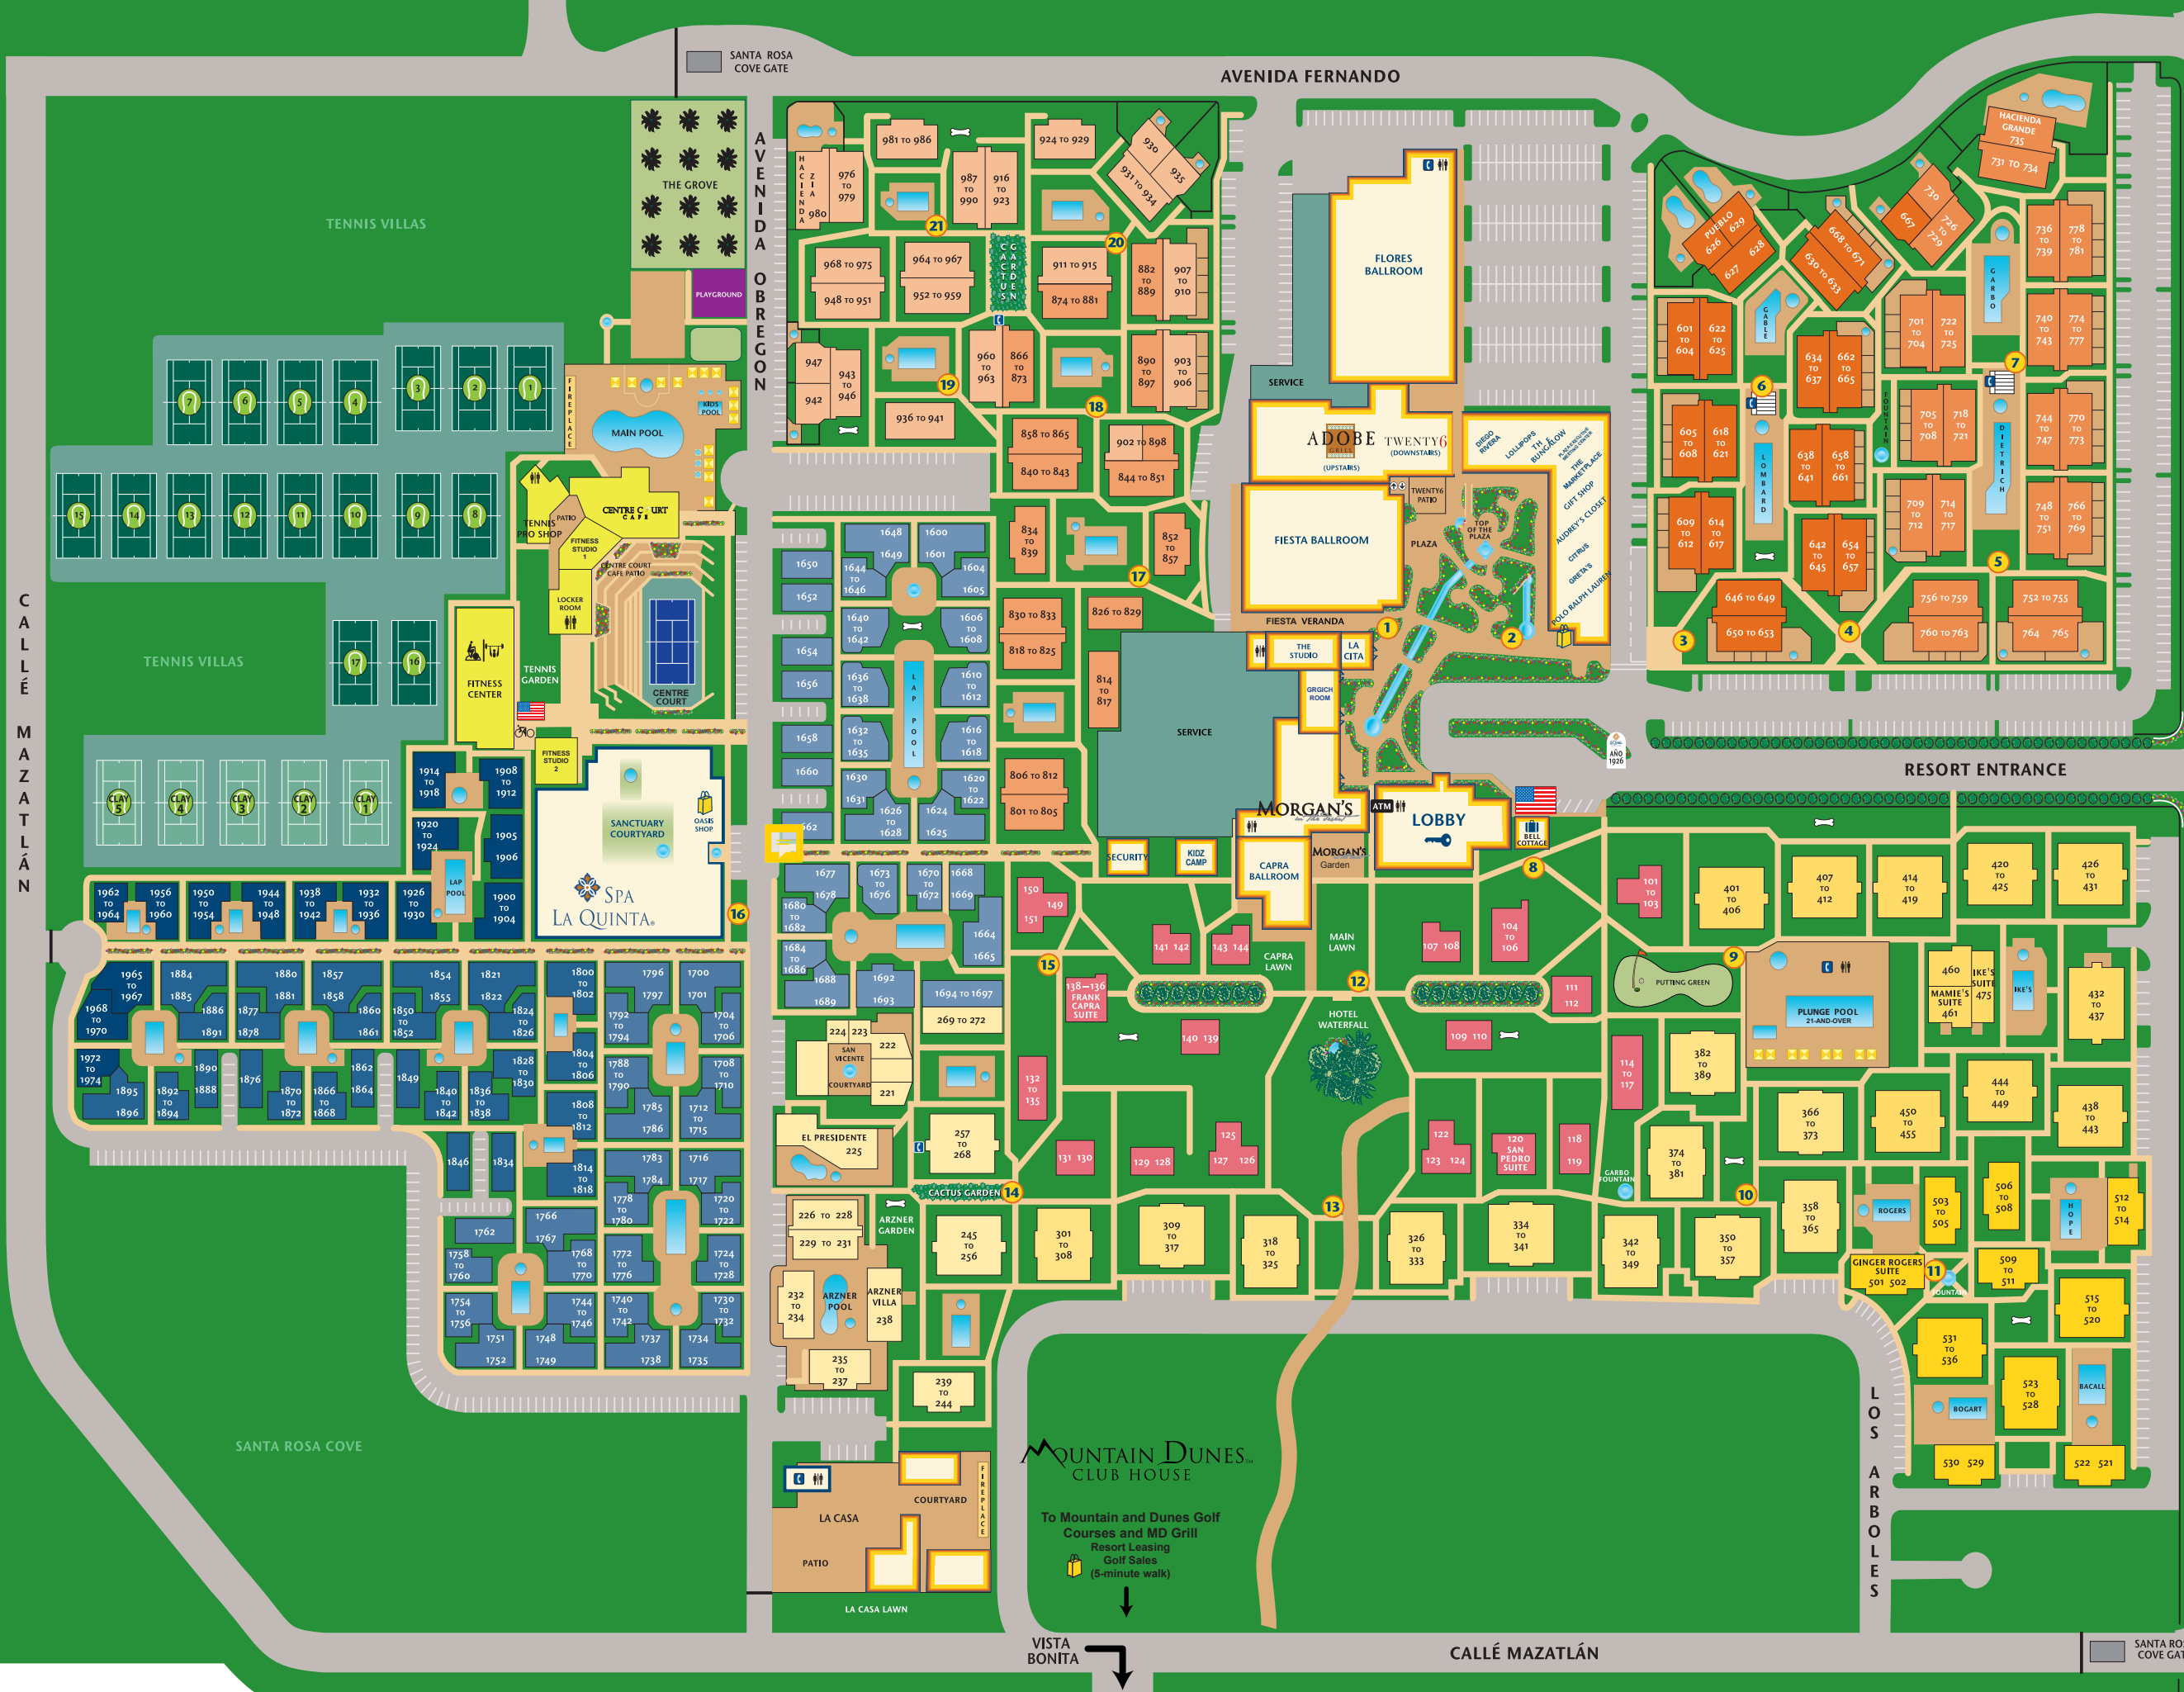

La Quinta
RESORT & CLUB

A WALDORF ASTORIA RESORT

↑ TO
WASHINGTON ST.
HIGHWAY 111
INTERSTATE 10

MAP LEGEND

- VINTAGE CASITAS ORIGINAL ROOMS BUILT IN 1926
- CASITAS 200'S
- CASITAS 300'S
- CASITAS 400'S
- CASITAS 500'S
- CASITAS 600'S
- CASITAS 700'S
- CASITAS 800'S
- CASITAS 900'S
- VILLAS 1600'S
- VILLAS 1700'S
- VILLAS 1800'S
- VILLAS 1900'S
- PLAYGROUND
- # RESORT MAPS
- PET RELIEF STATION
- PHONE
- RESTROOMS
- ELEVATOR
- CABANA
- BIKE RENTAL
- SHOPPING

↓ TO
TOWN OF
LA QUINTA

↓ TO
GOLF
COURSE

CALLE MAZATLÁN

AVENIDA OREGON

AVENIDA FERNANDO

RESORT ENTRANCE

LOS ARBOLES

MOUNTAIN DUNES CLUB HOUSE

To Mountain and Dunes Golf Courses and MD Grill Resort Leasing Golf Sales (5-minute walk)

VISTA BONITA

CALLÉ MAZATLÁN

SANTA ROSA COVE GATE

SANTA ROSA COVE GATE

TENNIS VILLAS

TENNIS VILLAS

SANTA ROSA COVE

THE GROVE

FLORES BALLROOM

ADOBE TWENTY6 (UPSTAIRS)

FIESTA BALLROOM

FIESTA VERANDA

MORGAN'S

LOBBY

SPA LA QUINTA